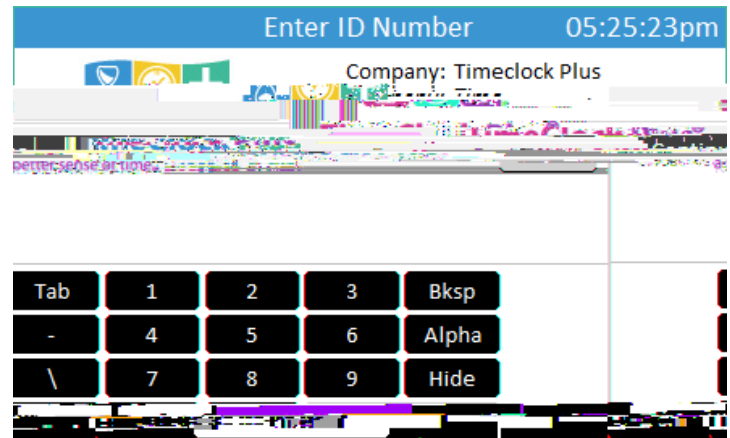

Time Clock Plus (TCP): Punching In and Out

STEP 1:

Using the keypad, enter your Username into the ID field.

Press "Continue."

STEP 2:

Place your finger on the fingerprint scanner.